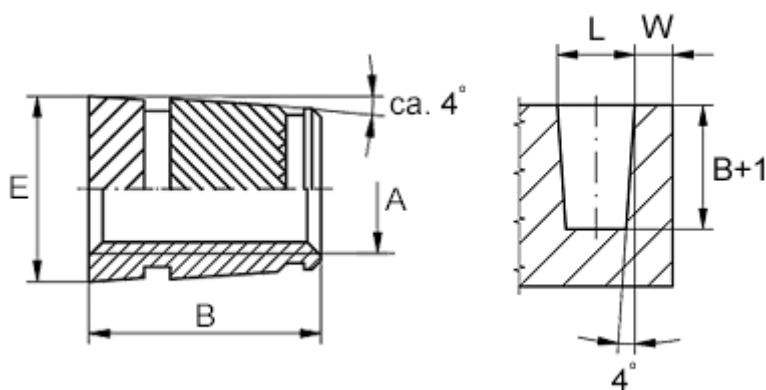

# Data Sheet

Article number: 12853100025800  
Description: KLEE-coil 853 100 025.800  
M2,5 brass

## Measures

Female thread A	= M2,5
Length B	= 5.0
Min distance to edge W	= 1.5
Outer diameter E	= 4.1
Recommended bore diameter $W + 0.1$	= 3.8